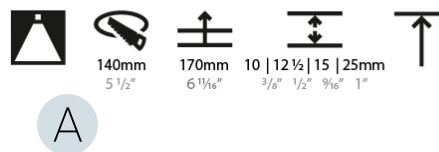

ELECTRICAL

Lamp Type: LED (Zhaga Standard)
Input Wattage (W): 13.2 / 16.5
Total Output Wattage (W): 12.1 / 14.7
Dimming: Tri-Mode (Non-Dimming and Phase Dimming (120Vac only) and 0-10V Dimming)
Driver Included: No
Driver Location: Recessed Housing
Driver Type: Constant Current - Universal
Driver Class: Class 2
Housing: See components
Input Voltage (V): 120 - 277
Constant Current (MA): 350

LED

Number of LEDs: 1
Color Temperature (°K): 2700 / 3000 / 3500 / 4000
Max. Delivered Lumen (lm): 814 / 877 / 911 / 930
Nominal Lumen (lm): 1246 / 1342 / 1396 / 1424
CRI: >90 CRI
Efficiency (%): 90.5
Lamp Life (hrs): 50000
Upon Request: RGB-W Tunable White Special Color Temperature Special LED

OPTICAL

Reflector°: 10
Optic°: Lens Pack - No Lens / Linear Spread Lens / Honeycomb / Spread Lens
Upon Request: Special Beam Angles

RATINGS AND CERTIFICATIONS

382, F 416-247-9319, www.zaneen.com

Created by Interchange for North American Standards at the end of the existing Model #. For assistance on 'custom' specifications, contact zteam@zaneen.com. In a constant effort to supply the best product, we reserve the right to change specifications or materials without notice. The most recent specification sheets are found at zaneen.com

IP rating: IP20