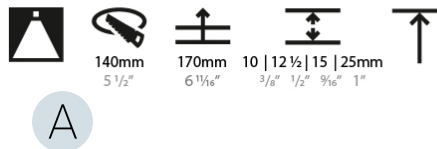

OPTICAL

Reflector°: 18 / 34
 Optic°: Lens Pack - No Lens / Linear Spread Lens / Honeycomb / Spread Lens
 Adjustability: Fixed
 Upon Request: Special Beam Angles

RATINGS AND CERTIFICATIONS

382, F 416-247-9319, www.zaneen.com
 Certified and tested for North American standards at the end of the existing Model #. For assistance on 'custom' specifications, contact zteam@zaneen.com.
 In a constant effort to supply the best product, we reserve the right to change specifications or materials without notice. The most recent specification sheets are found at zaneen.com
 IP rating: IP20